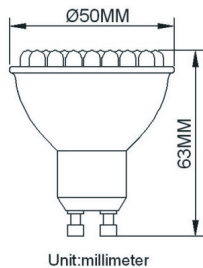

Unit: millimeter

MODEL	GU10-38-WW
COLOUR	WARM WHITE
COLOUR TEMP	3000K
LED NUMBER	38
LED ANGLE	120DEG
WATTAGE(W)	3.0W
LUMINOUS FLUX(LM)	200LM
EFFICIENCY	100LM
INPUT VOLTAGE	AC230V
LAMP N.W	65KG
PACKAGING SIZE(MM)	50X50X65MM
QTY/CARTON	100PCS
CARTON SIZE	300X300X270MM
UNIT PRICE(EURO)	